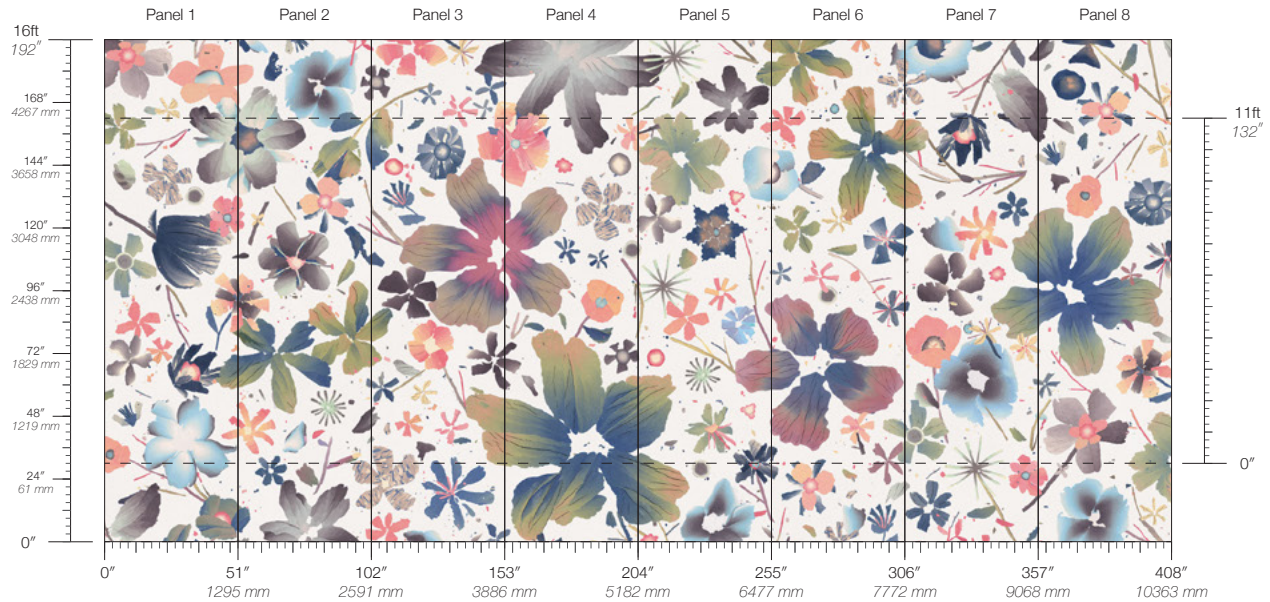

# BOTANICA

Tear Sheet

Botanica is a layered exploration of the space between permanence and transience.

ARTIFACT

BISQUE

BURST

INLAID

LEVITY

# Botanica Burst

Suitable for residential and commercial projects

**COLOR**  
Burst

**ITEM**  
6203

**CONTENT**  
Type II PVC-Free TPO

**PANEL WIDTH**  
51" / 1295 mm trimmed

**PANEL HEIGHT**  
132" / 3353 mm standard  
192" / 4877 mm extended